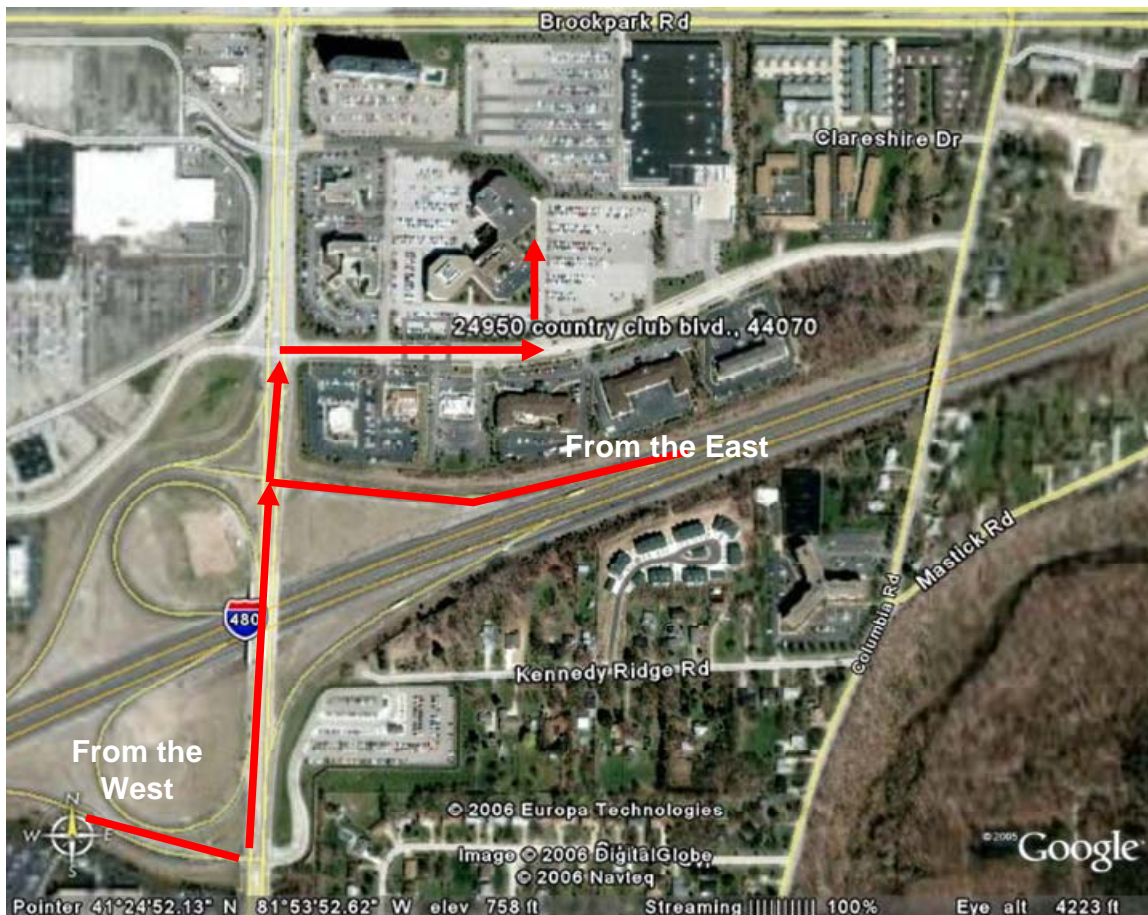

Directions to Manuvis Corporation located in the Great Northern Corporate Center, North Olmsted, OH:

24950 Country Club Blvd.
Suite 301
North Olmsted, OH 4407
440-686-1525 (Main)

To GNCC Country Club Blvd., North Olmsted, OH 44070 from I-480:

1. Follow I-480 West or East toward North Olmsted (southwest of Cleveland, OH)
2. From East:
 - a. Take exit #6B/OH-252 , NORTH, toward N OLMSTED
 - b. Turn right on GREAT NORTHERN BLVD – stay in far, right-hand lane - go about 150 yards
 - c. Turn right on COUNTRY CLUB BLVD - go 0.1 mi
3. From West:
 - a. Take exit #OH-252 , NORTH, toward N OLMSTED
 - b. Turn left on to GREAT NORTHERN BLVD – stay in far, right-hand lane - go about .3 miles
 - c. Turn right on COUNTRY CLUB BLVD - go 0.1 mi
4. Arrive at Great Northern Corporate Center, Country Club Blvd., North Olmsted (see detailed map page 2)
5. The entrance is basically across from Hampton Inn/Lone Star Restaurant, parking lot to your right as you enter drive
6. There are three (3) buildings, although they may look like one---conference room 'A' is located in Building I (center bldg)
7. See maps below and on next page for entrance detail and directions to conference room

Area lodging:

Marriott Courtyard	24901 Country Club Blvd	(440) 779-9019
Raddisson (next to GNCC)	25070 Country Club Blvd	(440) 734-5060
Homestead-Studio Suites	24851 Country Club Blvd	(440) 777-8585
Hampton Inn-Airport	25105 Country Club Blvd	(440) 734-4477

Restaurants:

Next door to GNCC:
 Boulevards (located in Raddison)
 Red Robin Gourmet Burgers

Across Country Club Blvd:
 Lone Star
 Romano's Macaroni Grill
 Chilli's Bar & Grill