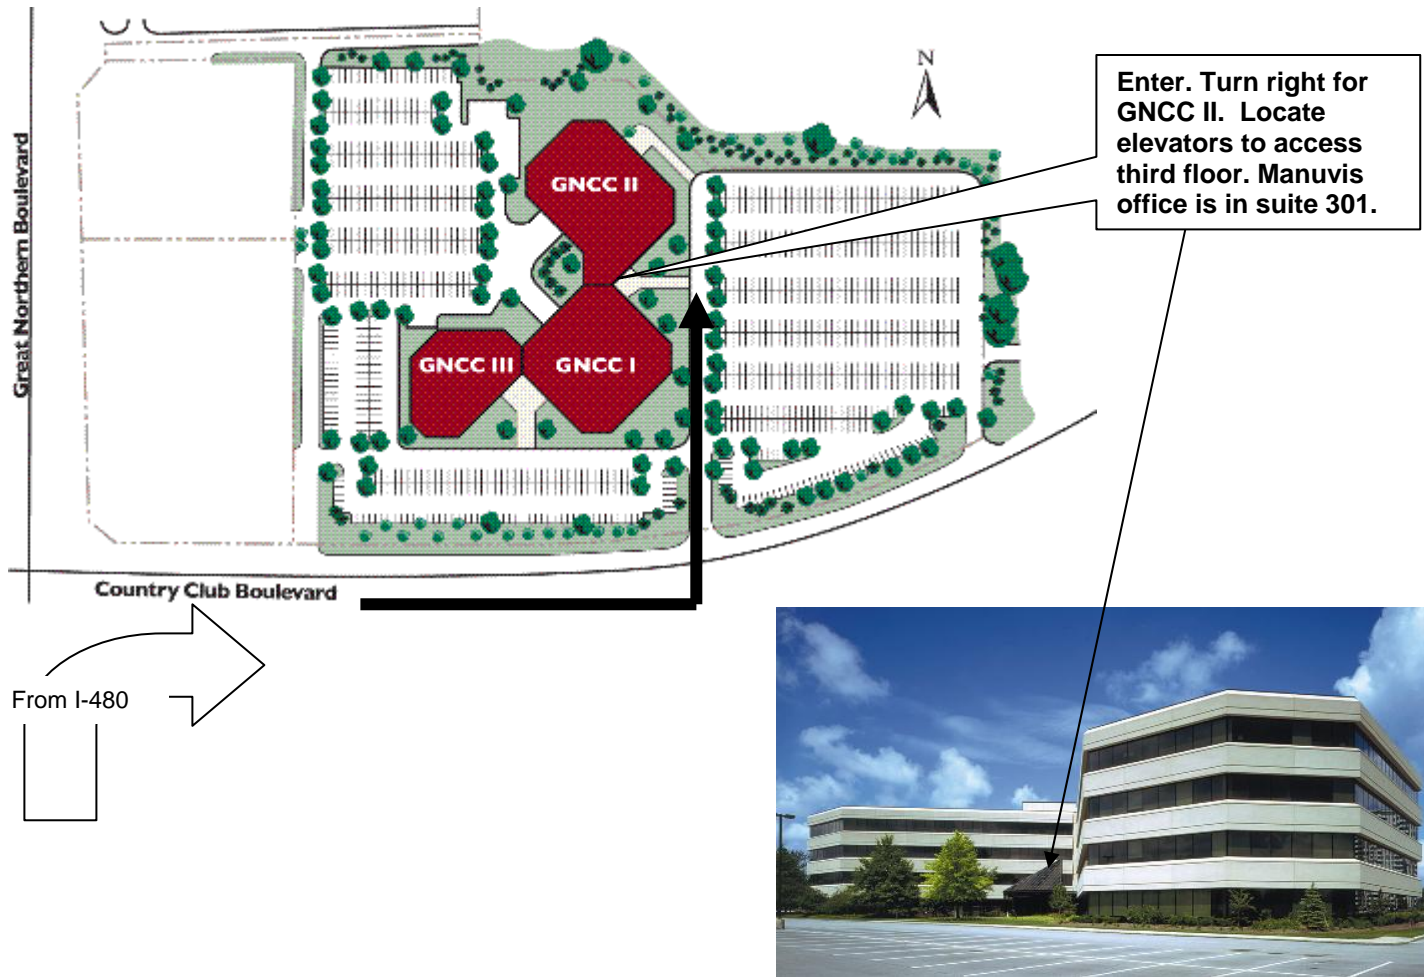

Directions to Manuvis Corporation located in the Great Northern Corporate Center, North Olmsted, OH:

24950 Country Club Blvd.
Suite 301
North Olmsted, OH 4407
440-686-1525 (Main)

To GNCC Country Club Blvd., North Olmsted, OH 44070 from I-480:

1. Follow I-480 West or East toward North Olmsted (southwest of Cleveland, OH)
2. From East:
 - a. Take exit #6B/OH-252 , NORTH, toward N OLMSTED
 - b. Turn right on GREAT NORTHERN BLVD – stay in far, right-hand lane - go about 150 yards
 - c. Turn right on COUNTRY CLUB BLVD - go 0.1 mi
3. From West:
 - a. Take exit #OH-252 , NORTH, toward N OLMSTED
 - b. Turn left on to GREAT NORTHERN BLVD – stay in far, right-hand lane - go about .3 miles
 - c. Turn right on COUNTRY CLUB BLVD - go 0.1 mi
4. Arrive at Great Northern Corporate Center, Country Club Blvd., North Olmsted (see detailed map page 2)
5. The entrance is basically across from Hampton Inn/Lone Star Restaurant, parking lot to your right as you enter drive
6. There are three (3) buildings, although they may look like one---conference room 'A' is located in Building I (center bldg)
7. See maps below and on next page for entrance detail and directions to conference room

Area lodging:

Marriott Courtyard	24901 Country Club Blvd	(440) 779-9019
Raddisson (next to GNCC)	25070 Country Club Blvd	(440) 734-5060
Homestead-Studio Suites	24851 Country Club Blvd	(440) 777-8585
Hampton Inn-Airport	25105 Country Club Blvd	(440) 734-4477